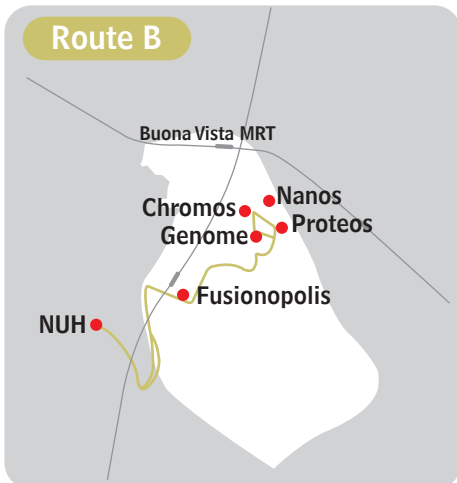

BIOPOLIS BUS ROUTES

Monday to Friday

Peak Hours	FREQUENCY (Mins)
MORNING	
(7:30am to 9:30am)	
Route A	5-8
Route B	30
Route D	10-12
AFTERNOON	
(11:30am to 2:00pm)	
Route D	10-12
Route G	20
Route H-B	5-8
EVENING	
(5:30pm to 7:30pm)	
Route D	10-12
Route H-B	5-8
Off Peak Hours	
MORNING	
(9:40am to 11:30am)	
Route B	30
Route E	20
AFTERNOON	
(2:10pm to 5:30pm)	
Route B	30
Route E	20

Saturday

Peak Hours	FREQUENCY (Mins)
MORNING	
(7:40am to 11:30am)	
Route S1	20
AFTERNOON	
(11:30am to 1:30pm)	
Route S2	15