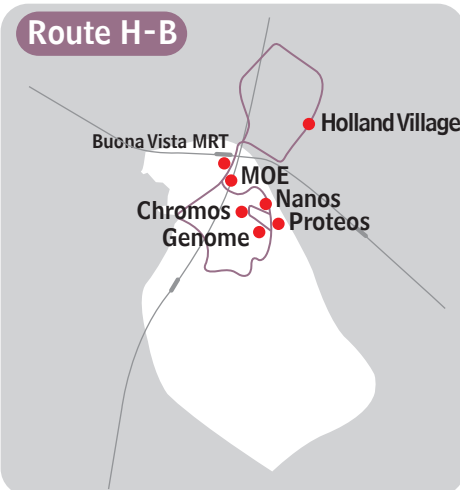

BIOPOLIS BUS ROUTES

Monday to Friday

Peak Hours	FREQUENCY (Mins)
MORNING	
(7:30am to 9:30am)	
Route A	5-8
Route B	30
Route D	10-12
AFTERNOON	
(11:30am to 2:00pm)	
Route D	10-12
Route G	20
Route H-B	5-8
EVENING	
(5:30pm to 7:30pm)	
Route D	10-12
Route H-B	5-8
Off Peak Hours	
MORNING	
(9:40am to 11:30am)	
Route B	30
Route E	20
AFTERNOON	
(2:10pm to 5:30pm)	
Route B	30
Route E	20

Saturday

Peak Hours	FREQUENCY (Mins)
MORNING	
(7:40am to 11:30am)	
Route S1	20
AFTERNOON	
(11:30am to 1:30pm)	
Route S2	15