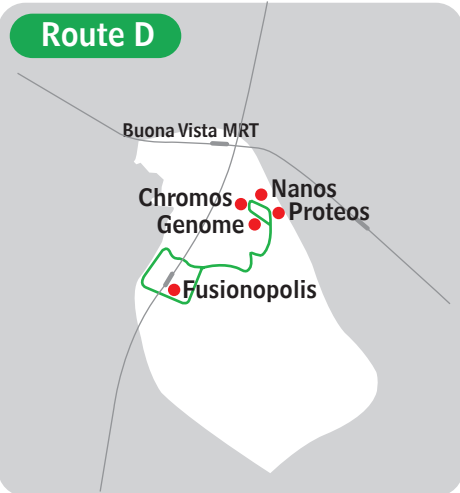

BIOPOLIS BUS ROUTES

Monday to Friday

Peak Hours	FREQUENCY (Mins)
MORNING	
(7:30am to 9:30am)	
Route A	5-8
Route B	30
Route D	10-12
AFTERNOON	
(11:30am to 2:00pm)	
Route D	10-12
Route G	20
Route H-B	5-8
EVENING	
(5:30pm to 7:30pm)	
Route D	10-12
Route H-B	5-8
Off Peak Hours	
MORNING	
(9:40am to 11:30am)	
Route B	30
Route E	20
AFTERNOON	
(2:10pm to 5:30pm)	
Route B	30
Route E	20

Saturday

Peak Hours	FREQUENCY (Mins)
MORNING	
(7:40am to 11:30am)	
Route S1	20
AFTERNOON	
(11:30am to 1:30pm)	
Route S2	15