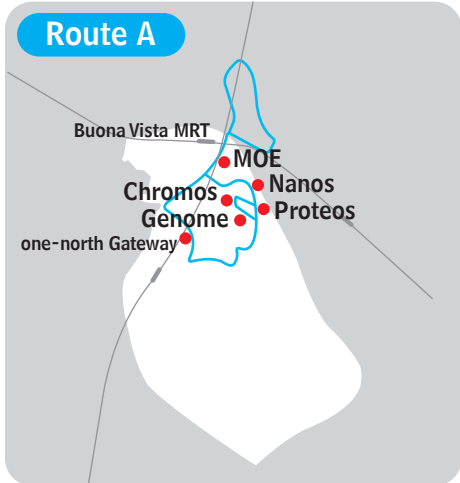

BIOPOLIS BUS ROUTES

Monday to Friday

Peak Hours	FREQUENCY (Mins)
MORNING	
(7:30am to 9:30am)	
Route A	5-8
Route B	30
Route D	10-12
AFTERNOON	
(11:30am to 2:00pm)	
Route D	10-12
Route G	20
Route H-B	5-8
EVENING	
(5:30pm to 7:30pm)	
Route D	10-12
Route H-B	5-8
Off Peak Hours	
MORNING	
(9:40am to 11:30am)	
Route B	30
Route E	20
AFTERNOON	
(2:10pm to 5:30pm)	
Route B	30
Route E	20

Saturday

Peak Hours	FREQUENCY (Mins)
MORNING	
(7:40am to 11:30am)	
Route S1	20
AFTERNOON	
(11:30am to 1:30pm)	
Route S2	15