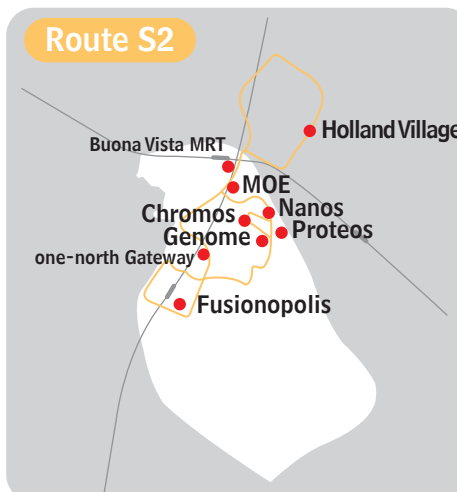

BIOPOLIS BUS ROUTES

Monday to Friday

Peak Hours	FREQUENCY (Mins)
MORNING	
(7:30am to 9:30am)	
Route A	5-8
Route B	30
Route D	10-12
AFTERNOON	
(11:30am to 2:00pm)	
Route D	10-12
Route G	20
Route H-B	5-8
EVENING	
(5:30pm to 7:30pm)	
Route D	10-12
Route H-B	5-8
Off Peak Hours	
MORNING	
(9:40am to 11:30am)	
Route B	30
Route E	20
AFTERNOON	
(2:10pm to 5:30pm)	
Route B	30
Route E	20

Saturday

Peak Hours	FREQUENCY (Mins)
MORNING	
(7:40am to 11:30am)	
Route S1	20
AFTERNOON	
(11:30am to 1:30pm)	
Route S2	15