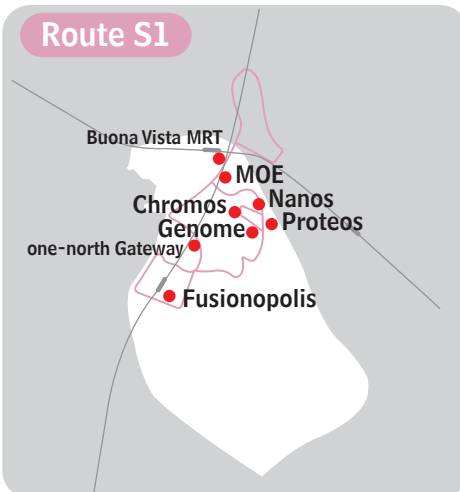

BIOPOLIS BUS ROUTES

Monday to Friday

Peak Hours	FREQUENCY (Mins)
MORNING	
(7:30am to 9:30am)	
Route A	5-8
Route B	30
Route D	10-12
AFTERNOON	
(11:30am to 2:00pm)	
Route D	10-12
Route G	20
Route H-B	5-8
EVENING	
(5:30pm to 7:30pm)	
Route D	10-12
Route H-B	5-8
Off Peak Hours	
MORNING	
(9:40am to 11:30am)	
Route B	30
Route E	20
AFTERNOON	
(2:10pm to 5:30pm)	
Route B	30
Route E	20

Saturday

Peak Hours	FREQUENCY (Mins)
MORNING	
(7:40am to 11:30am)	
Route S1	20
AFTERNOON	
(11:30am to 1:30pm)	
Route S2	15