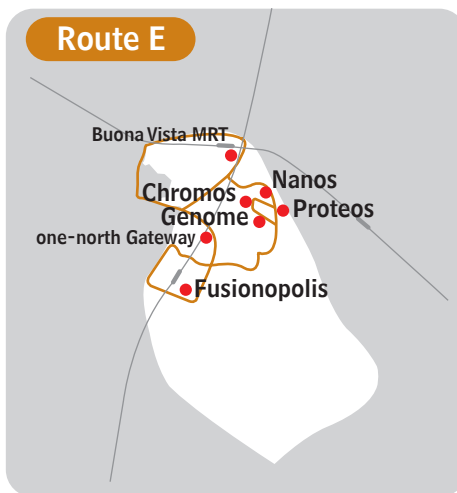

BIOPOLIS BUS ROUTES

Monday to Friday

Peak Hours	FREQUENCY (Mins)
MORNING	
(7:30am to 9:30am)	
Route A	5-8
Route B	30
Route D	10-12
AFTERNOON	
(11:30am to 2:00pm)	
Route D	10-12
Route G	20
Route H-B	5-8
EVENING	
(5:30pm to 7:30pm)	
Route D	10-12
Route H-B	5-8
Off Peak Hours	
MORNING	
(9:40am to 11:30am)	
Route B	30
Route E	20
AFTERNOON	
(2:10pm to 5:30pm)	
Route B	30
Route E	20

Saturday

Peak Hours	FREQUENCY (Mins)
MORNING	
(7:40am to 11:30am)	
Route S1	20
AFTERNOON	
(11:30am to 1:30pm)	
Route S2	15