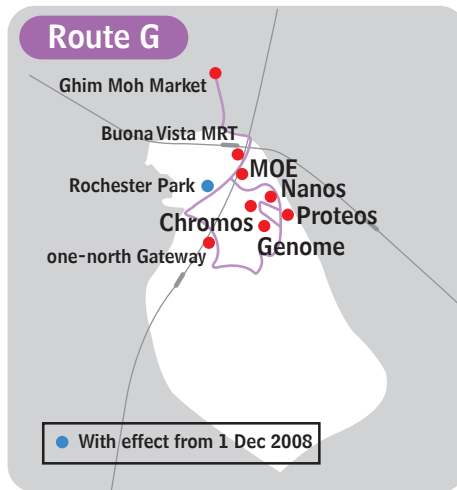

BIOPOLIS BUS ROUTES

Monday to Friday

Peak Hours	FREQUENCY (Mins)
MORNING	
(7:30am to 9:30am)	
Route A	5-8
Route B	30
Route D	10-12
AFTERNOON	
(11:30am to 2:00pm)	
Route D	10-12
Route G	20
Route H-B	5-8
EVENING	
(5:30pm to 7:30pm)	
Route D	10-12
Route H-B	5-8
Off Peak Hours	
MORNING	
(9:40am to 11:30am)	
Route B	30
Route E	20
AFTERNOON	
(2:10pm to 5:30pm)	
Route B	30
Route E	20

Saturday

Peak Hours	FREQUENCY (Mins)
MORNING	
(7:40am to 11:30am)	
Route S1	20
AFTERNOON	
(11:30am to 1:30pm)	
Route S2	15